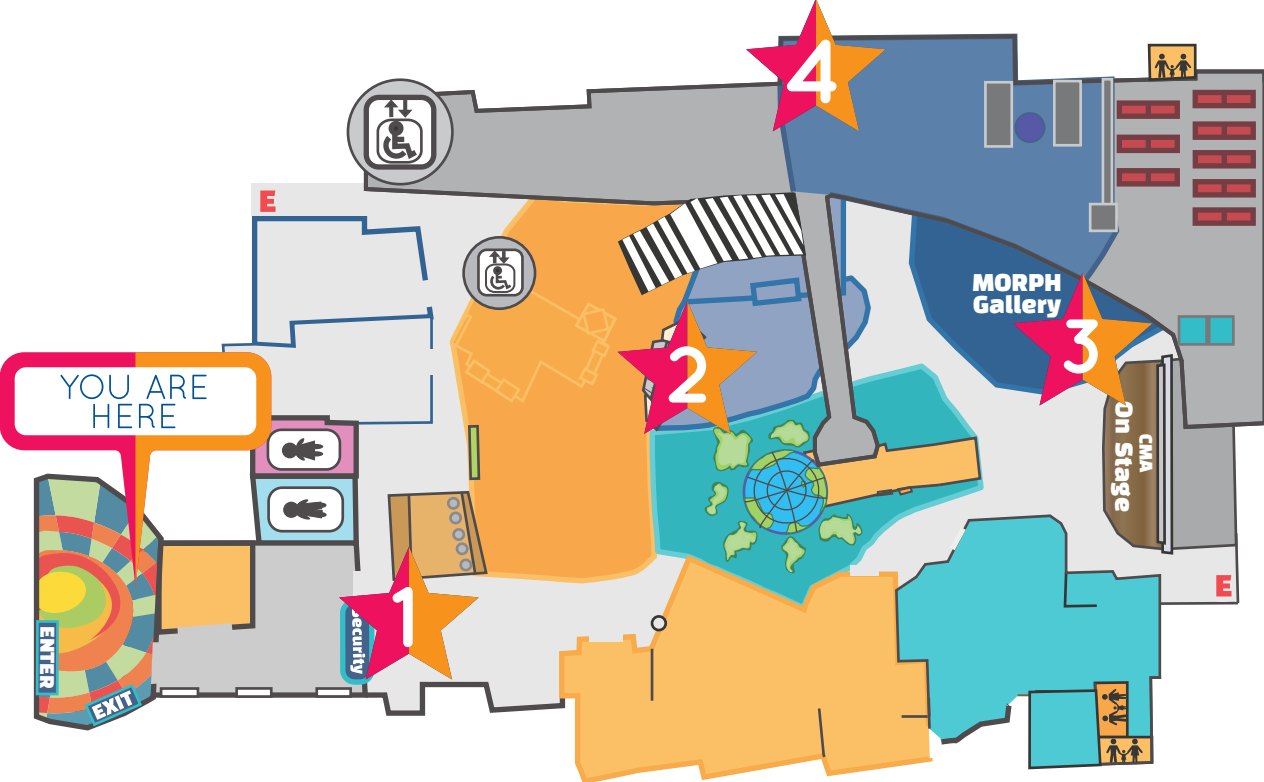

GIRL SCOUT DAY

GIRL SCOUT DAY

Welcome to Girl Scout Day at the Children's Museum of Atlanta!

Use the info below and the map on the back of this handout to help guide you through the Museum. At each location identified on the map, utilize and play in the exhibit area to work towards completing the tasks necessary to earn each badge. ***This is a Parent guided experience.***

The tasks needed to be completed are listed on posters in the exhibit areas identified on your map.

BROWNIES BADGE: Making Friends

LOCATION: Whole Museum

BROWNIES BADGE: Painting

LOCATION: Let Your Creativity Flow - Paint Wall

BROWNIE BADGE: My Best Self

LOCATION: Healthyville Exhibit - Morph Gallery

DAISIES BADGE #2: How Robots Move

LOCATION: Step Up to Science - Dash the Robot