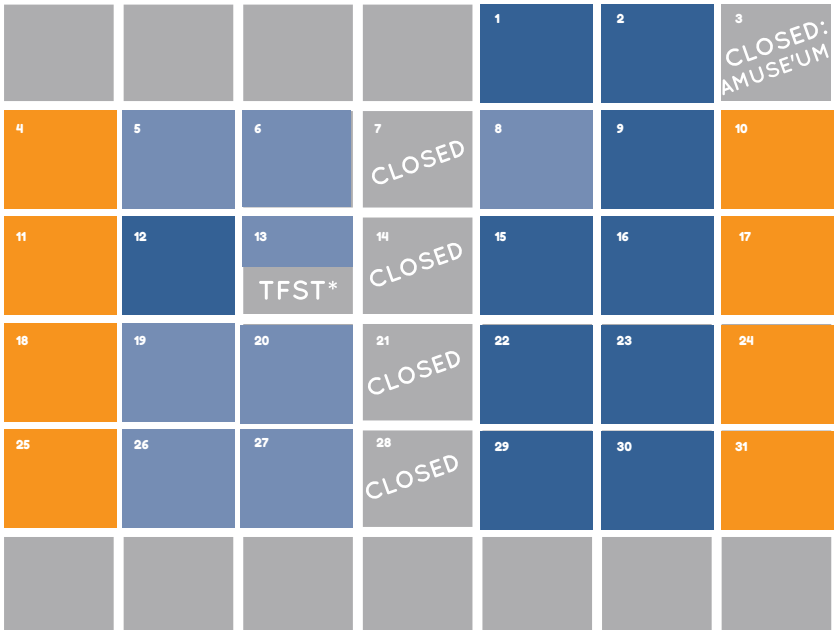

FEBRUARY 2018

VALUE DAYS
 REGULAR DAYS
 PEAK DAYS

MARCH 2018

VALUE DAYS
 REGULAR DAYS
 PEAK DAYS