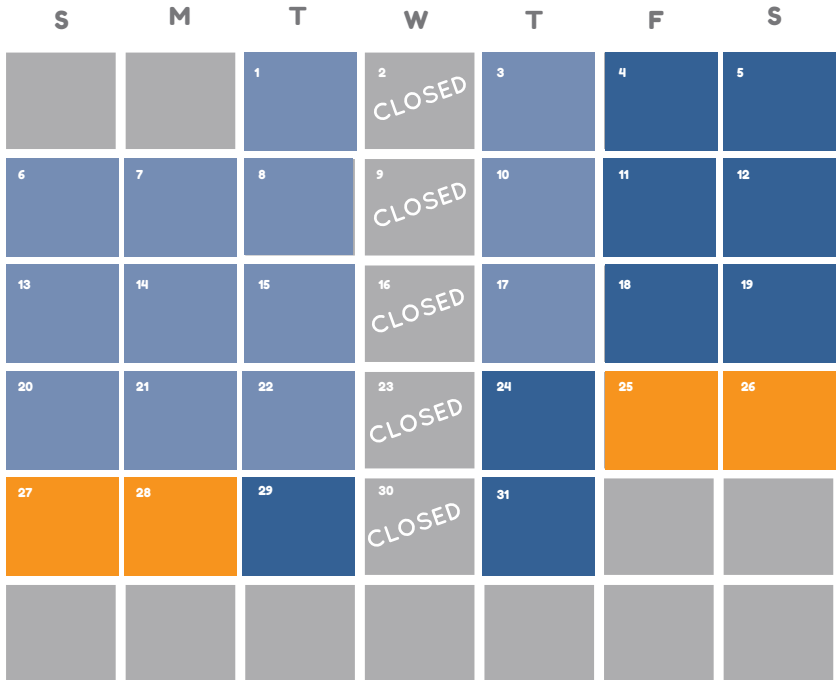

APRIL 2018

VALUE DAYS
 REGULAR DAYS
 PEAK DAYS

MAY 2018

VALUE DAYS
 REGULAR DAYS
 PEAK DAYS