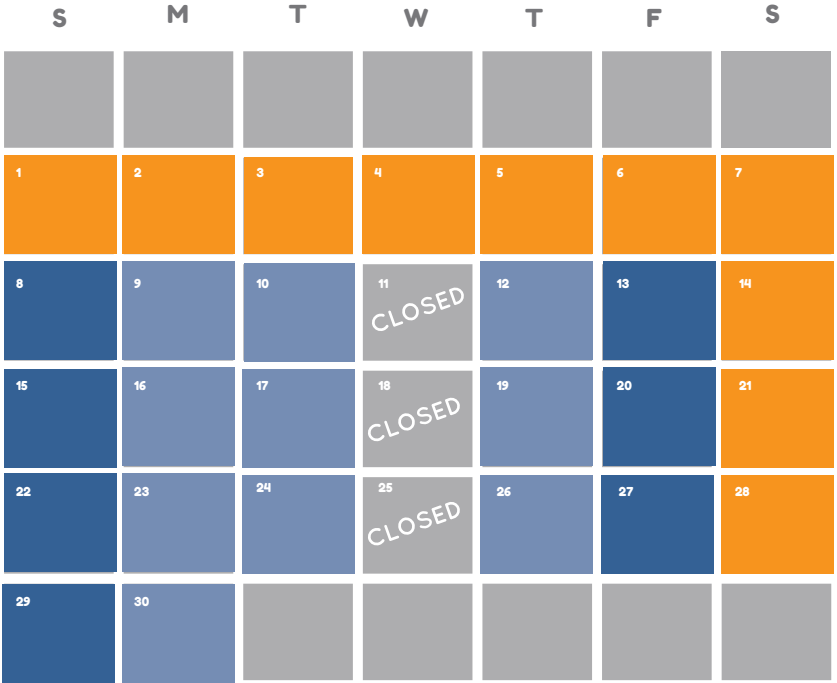

APRIL 2018

VALUE DAYS
 REGULAR DAYS
 PEAK DAYS

MAY 2018

VALUE DAYS
 REGULAR DAYS
 PEAK DAYS