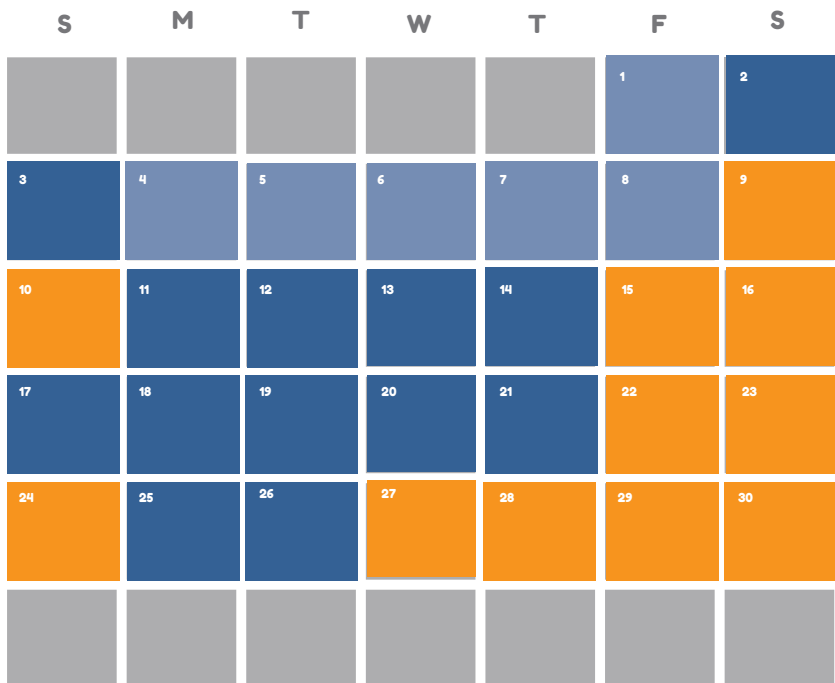

# JUNE 2018

VALUE DAYS
  REGULAR DAYS
  PEAK DAYS

# JULY 2018

VALUE DAYS
  REGULAR DAYS
  PEAK DAYS