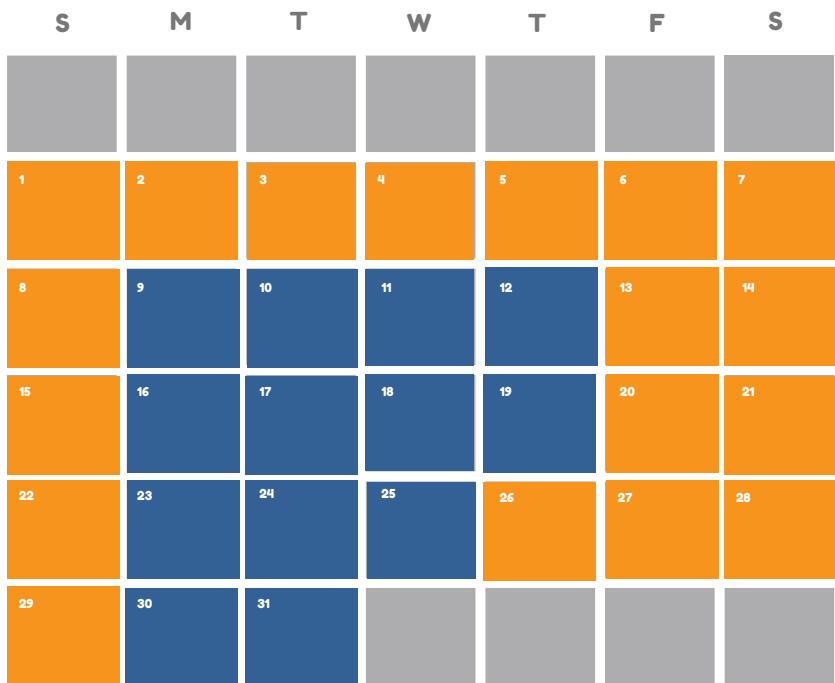

# JUNE 2018

VALUE DAYS
  REGULAR DAYS
  PEAK DAYS

# JULY 2018

VALUE DAYS
  REGULAR DAYS
  PEAK DAYS